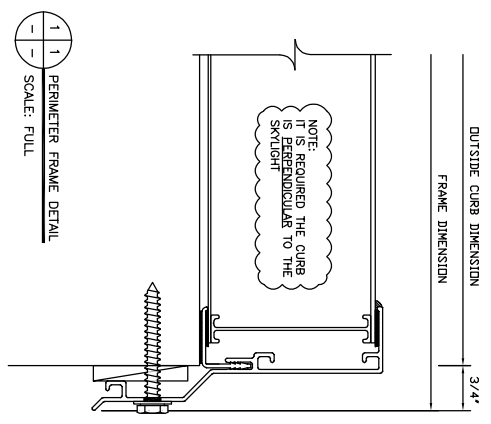

PLAN VIEW
NOT TO SCALE

MAJOR INDUSTRIES
7120 STEWART AVENUE
WAUSAU, WI 54401
PO BOX 306
WAUSAU, WI 54402-0306
PHONE: (715) 842-4616
FAX (715) 848-3336

LIGHTBASIC PLUS™
SELF FLASHING
SINGLE SLOPE SKYLIGHT