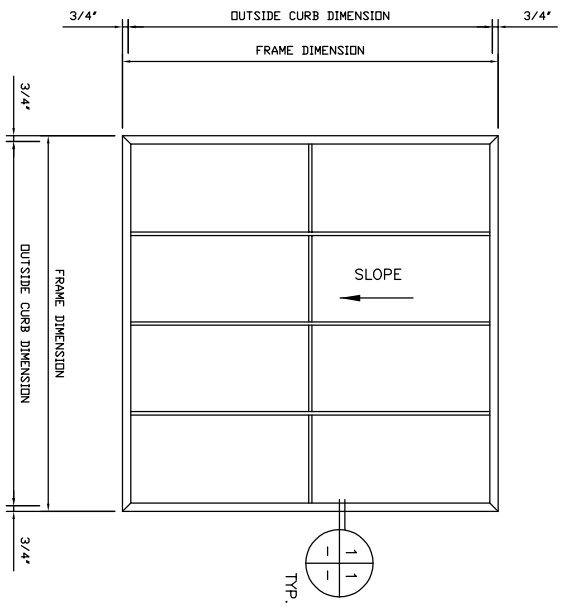

PLAN VIEW
NOT TO SCALE

MAJOR INDUSTRIES
7120 STEWART AVENUE
WAUSAU, WI 54401
PO BOX 306
WAUSAU, WI 54402-0306
PHONE: (715) 842-4616
FAX (715) 848-3336

LIGHTBASIC PLUS™
SELF FLASHING
SINGLE SLOPE SKYLIGHT