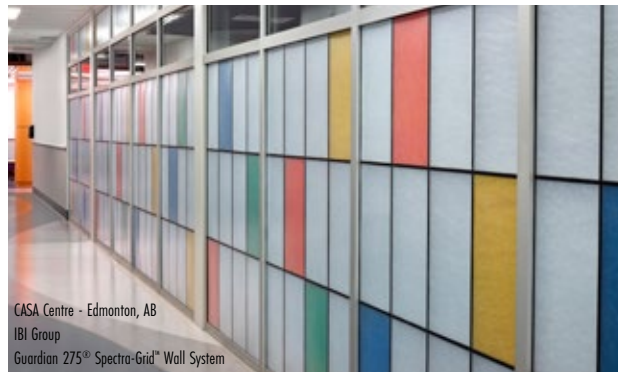

WHY MAJOR IS THE RIGHT CHOICE FOR YOUR DAYLIGHTING NEEDS

Major's full line of skylights, canopies and translucent wall systems can benefit both building occupants and the bottom line:

- Translucent panel systems offer glare-free natural light without hot-spots
- Insulation options available for enhanced thermal performance
- Guardian 275® and Clima-Tite™ wall systems can be configured with fixed or operable windows
- Unitized and pre-assembled options available - save $$ and time on-site
- TAP (Translucent Adapter Panel) systems allow for easy retrofit into existing 1" curtainwall framing
- Clima-Tite™ systems offer the benefit of pultruded fiberglass support members for enhanced thermal performance and corrosion resistance
- Field-tested strength, color-retention and durability - all backed by industry-best warranties
- Integrated moisture management systems are standard on most systems
- LEED® credit opportunities
- Incorporating daylight provides health benefits like improved mood and productivity, as well as energy savings and reduced HVAC loads

SKYLIGHTS, CANOPIES & TRANSLUCENT WALL SYSTEMS

MAJORSKYLIGHTS.COM

SALES@MAJORSKYLIGHTS.COM / 888-759-2678