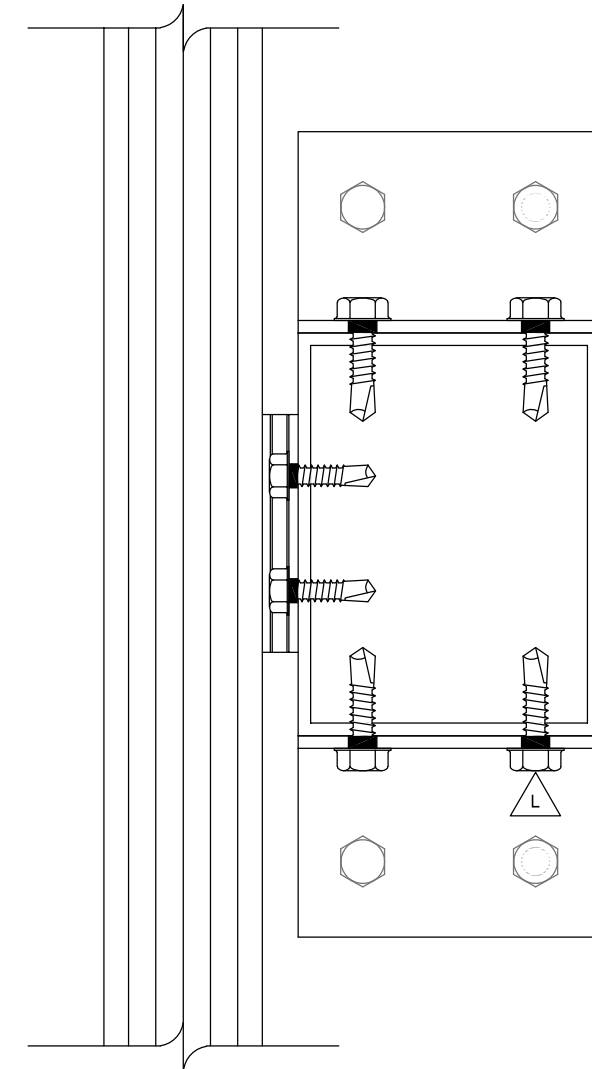

**IlluminPC™ Wall System -
Thermally Broken**
40mm Polycarbonate Multi-wall Glazing

1 2
- - **HEAD DETAIL**
SCALE: 6" = 1'-0"

2 2
- - **SILL DETAIL**
SCALE: 6" = 1'-0"

3 2
- - **TUBE DETAIL**
SCALE: 6" = 1'-0"

Major Industries, Inc.
7120 Stewart Ave, Wausau, WI 54401
888-759-2678
www.majorskylights.com
©2018

**IlluminPC™ Wall System -
Thermally Broken
40mm Polycarbonate Multi-wall Glazing**

1 3
- - **JAMB DETAIL**
SCALE: 6" = 1'-0"

2 3
- - **CONNECTION DETAIL**
SCALE: 6" = 1'-0"

3 3
- - **JAMB DETAIL**
SCALE: 6" = 1'-0"

Major Industries, Inc.
7120 Stewart Ave, Wausau, WI 54401
888-759-2678
www.majorskylights.com
©2018