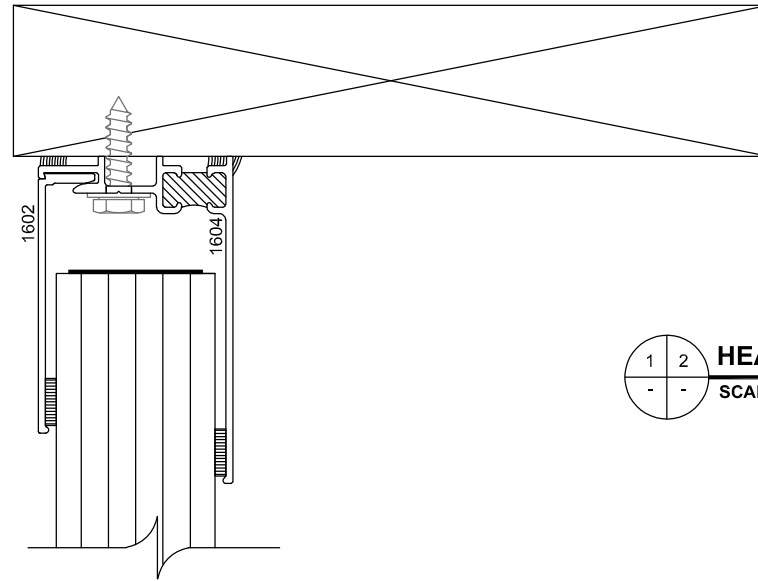

**IlluminPC™ Wall System -
Thermally Broken**
40mm Polycarbonate Multi-wall Glazing

1 2
- - **HEAD DETAIL**
SCALE: 6" = 1'-0"

2 2
- - **SILL DETAIL**
SCALE: 6" = 1'-0"

3 2
- - **TUBE DETAIL**
SCALE: 6" = 1'-0"

Major Industries, Inc.
7120 Stewart Ave, Wausau, WI 54401
888-759-2678
www.majorskylights.com
©2018

**IlluminPC™ Wall System -
Thermally Broken
40mm Polycarbonate Multi-wall Glazing**

1 3
- - **JAMB DETAIL**
SCALE: 6" = 1'-0"

2 3
- - **CONNECTION DETAIL**
SCALE: 6" = 1'-0"

3 3
- - **JAMB DETAIL**
SCALE: 6" = 1'-0"

Major Industries, Inc.
7120 Stewart Ave, Wausau, WI 54401
888-759-2678
www.majorskylights.com
©2018