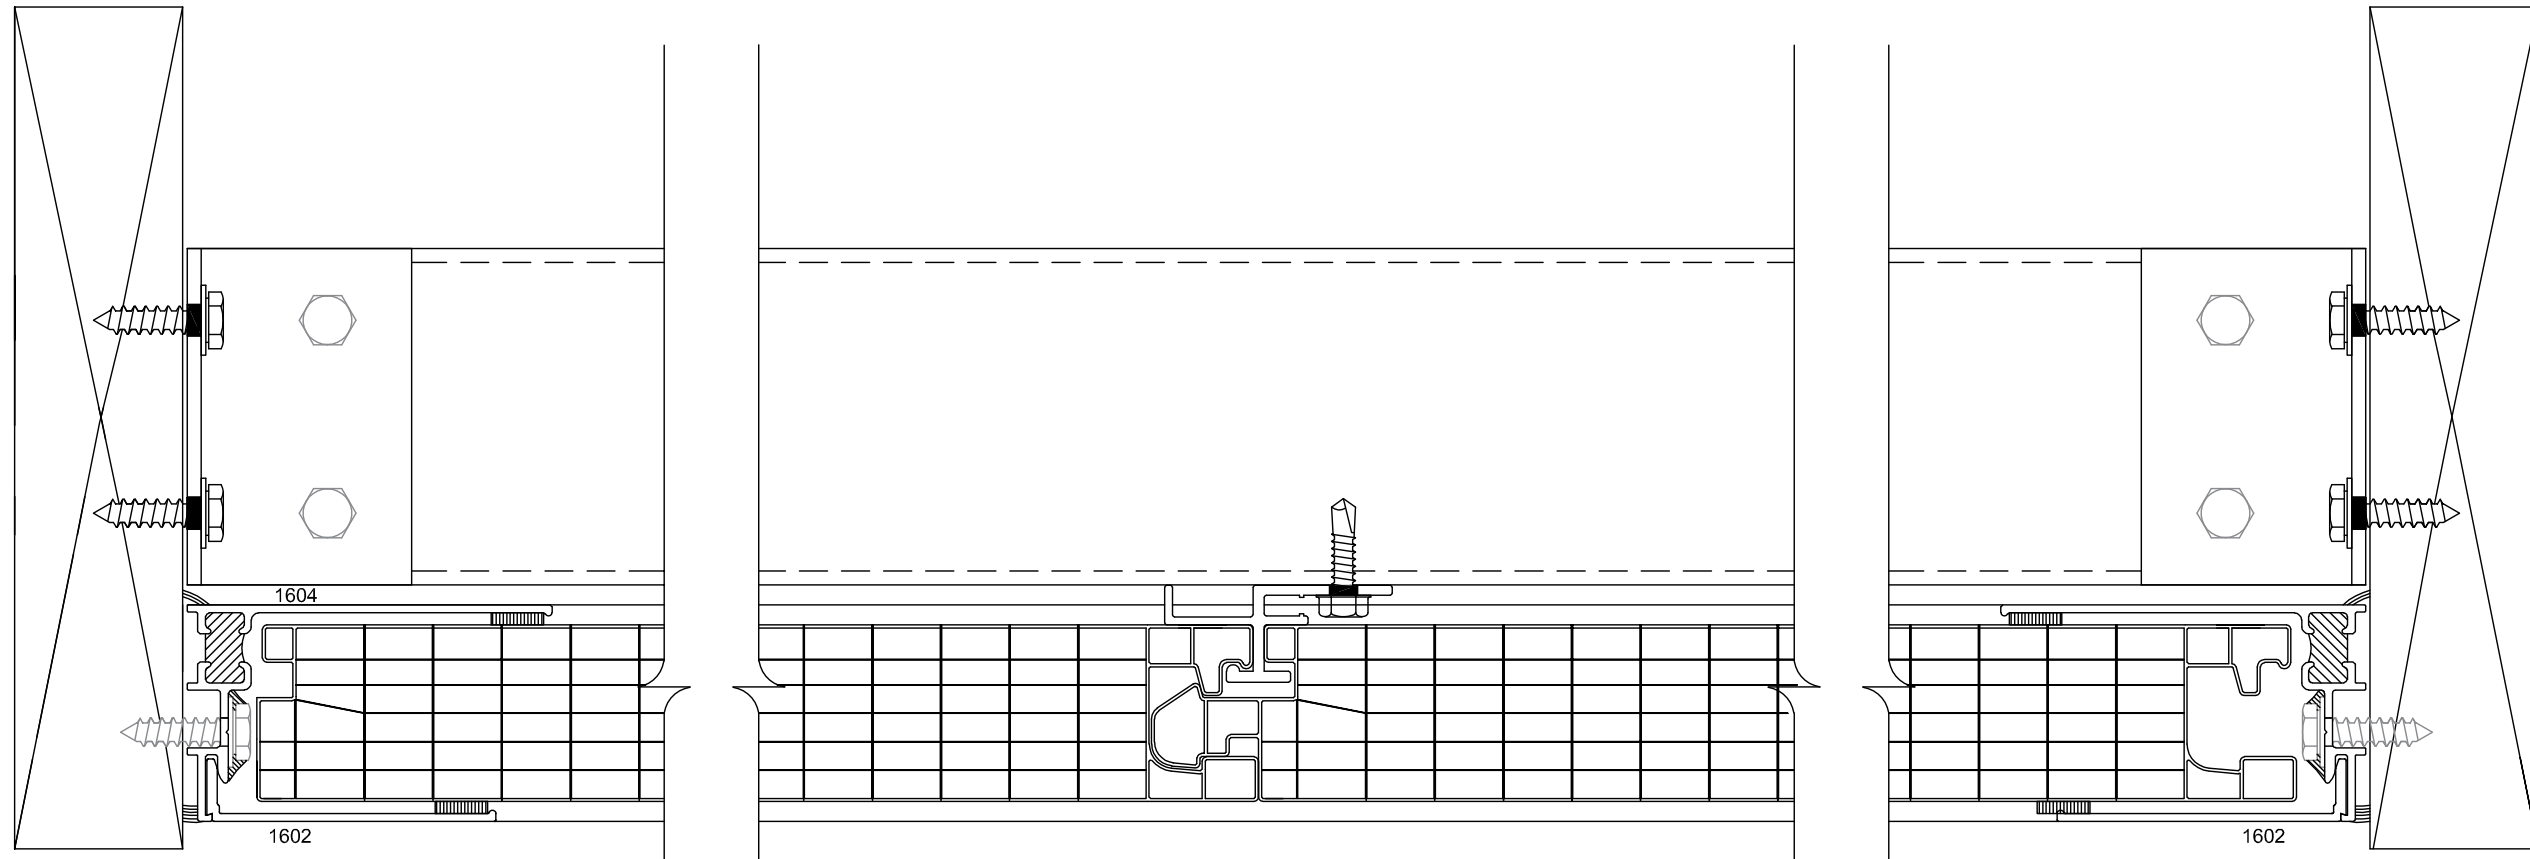

**IlluminPC™ Wall System -
Thermally Broken**
40mm Polycarbonate Multi-wall Glazing

1 2
- - **HEAD DETAIL**
SCALE: 6" = 1'-0"

2 2
- - **SILL DETAIL**
SCALE: 6" = 1'-0"

3 2
- - **TUBE DETAIL**
SCALE: 6" = 1'-0"

Major Industries, Inc.
7120 Stewart Ave, Wausau, WI 54401
888-759-2678
www.majorskylights.com
©2018

**IlluminPC™ Wall System -
Thermally Broken
40mm Polycarbonate Multi-wall Glazing**

1 3
- - **JAMB DETAIL**
SCALE: 6" = 1'-0"

2 3
- - **CONNECTION DETAIL**
SCALE: 6" = 1'-0"

3 3
- - **JAMB DETAIL**
SCALE: 6" = 1'-0"

Major Industries, Inc.
7120 Stewart Ave, Wausau, WI 54401
888-759-2678
www.majorskylights.com
©2018