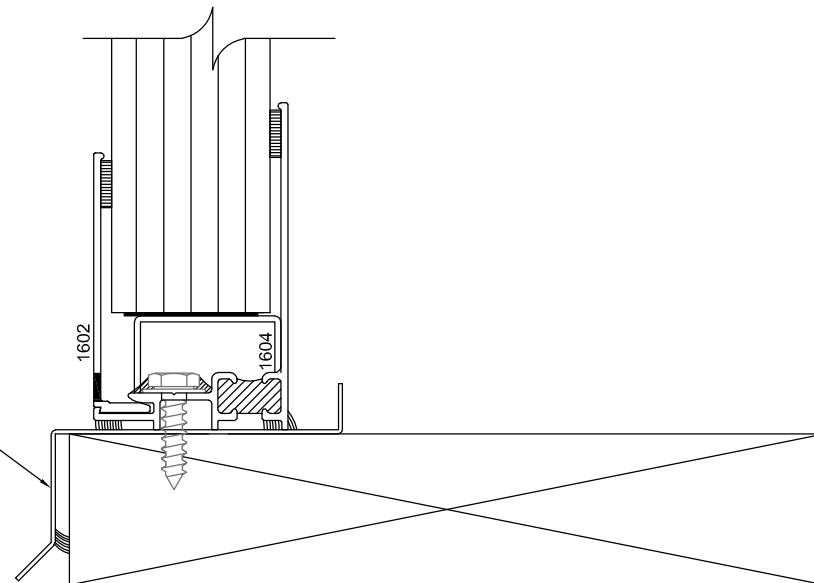

**IlluminPC™ Wall System -
Thermally Broken**
40mm Polycarbonate Multi-wall Glazing

1 2
- - **HEAD DETAIL**
SCALE: 6" = 1'-0"

2 2
- - **SILL DETAIL**
SCALE: 6" = 1'-0"

3 2
- - **TUBE DETAIL**
SCALE: 6" = 1'-0"

Major Industries, Inc.
7120 Stewart Ave, Wausau, WI 54401
888-759-2678
www.majorskylights.com
©2018

**IlluminPC™ Wall System -
Thermally Broken
40mm Polycarbonate Multi-wall Glazing**

1 3
- - **JAMB DETAIL**
SCALE: 6" = 1'-0"

2 3
- - **CONNECTION DETAIL**
SCALE: 6" = 1'-0"

3 3
- - **JAMB DETAIL**
SCALE: 6" = 1'-0"

Major Industries, Inc.
7120 Stewart Ave, Wausau, WI 54401
888-759-2678
www.majorskylights.com
©2018