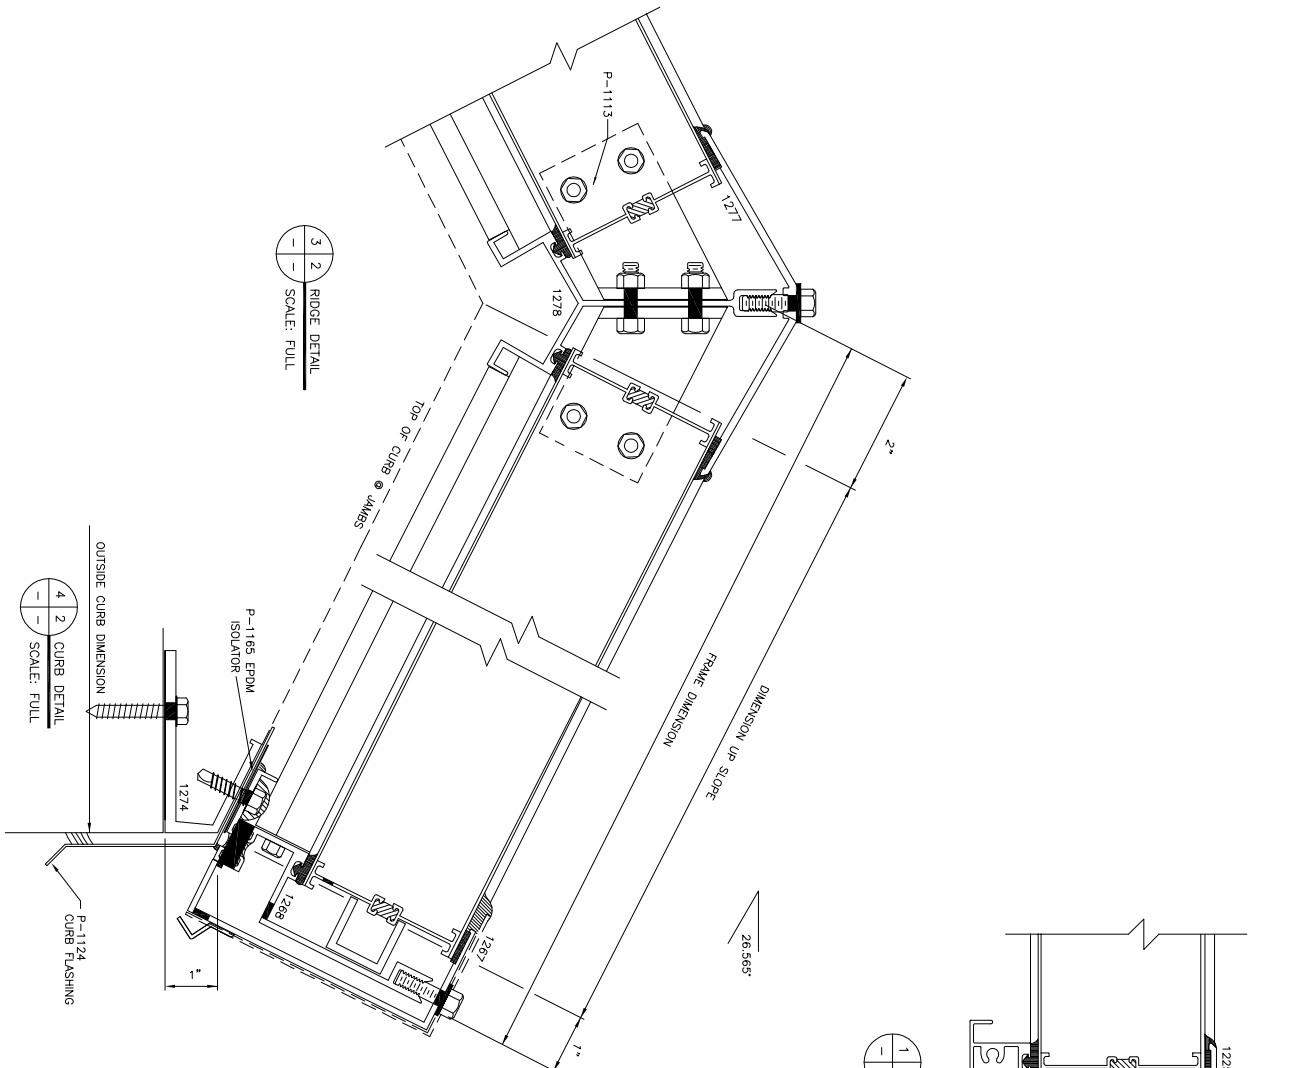

MAJOR INDUSTRIES INC.
7120 STEWART AVENUE
WAUSAU, WI 54401
P.O. BOX 306
WAUSAU, WI 54402-0306

PHONE (715) 842-4816
FAX (715) 848-3336

MAJOR INDUSTRIES
GUARDIAN 275®
RIDGE SKYLIGHT