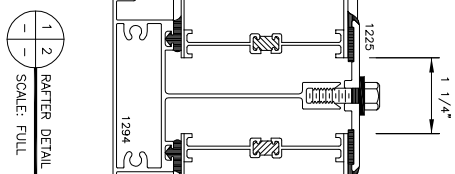

MAJOR INDUSTRIES INC.
7120 STEWART AVENUE
WAUSAU, WI 54401
P.O. BOX 306
WAUSAU, WI 54402-0306

PHONE (715) 842-4816
FAX (715) 848-3336

MAJOR INDUSTRIES
GUARDIAN 275®
RIDGE SKYLIGHT