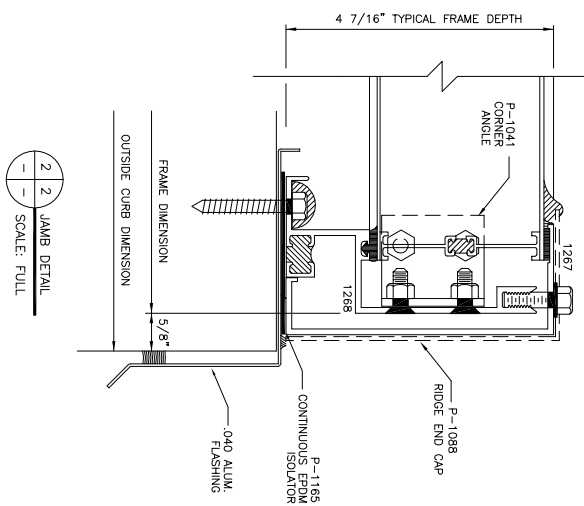

MAJOR INDUSTRIES INC.
7120 STEWART AVENUE
WAUSAU, WI 54401
P.O. BOX 306
WAUSAU, WI 54402-0306

PHONE (715) 842-4816
FAX (715) 848-3336

MAJOR INDUSTRIES
GUARDIAN 275®
RIDGE SKYLIGHT