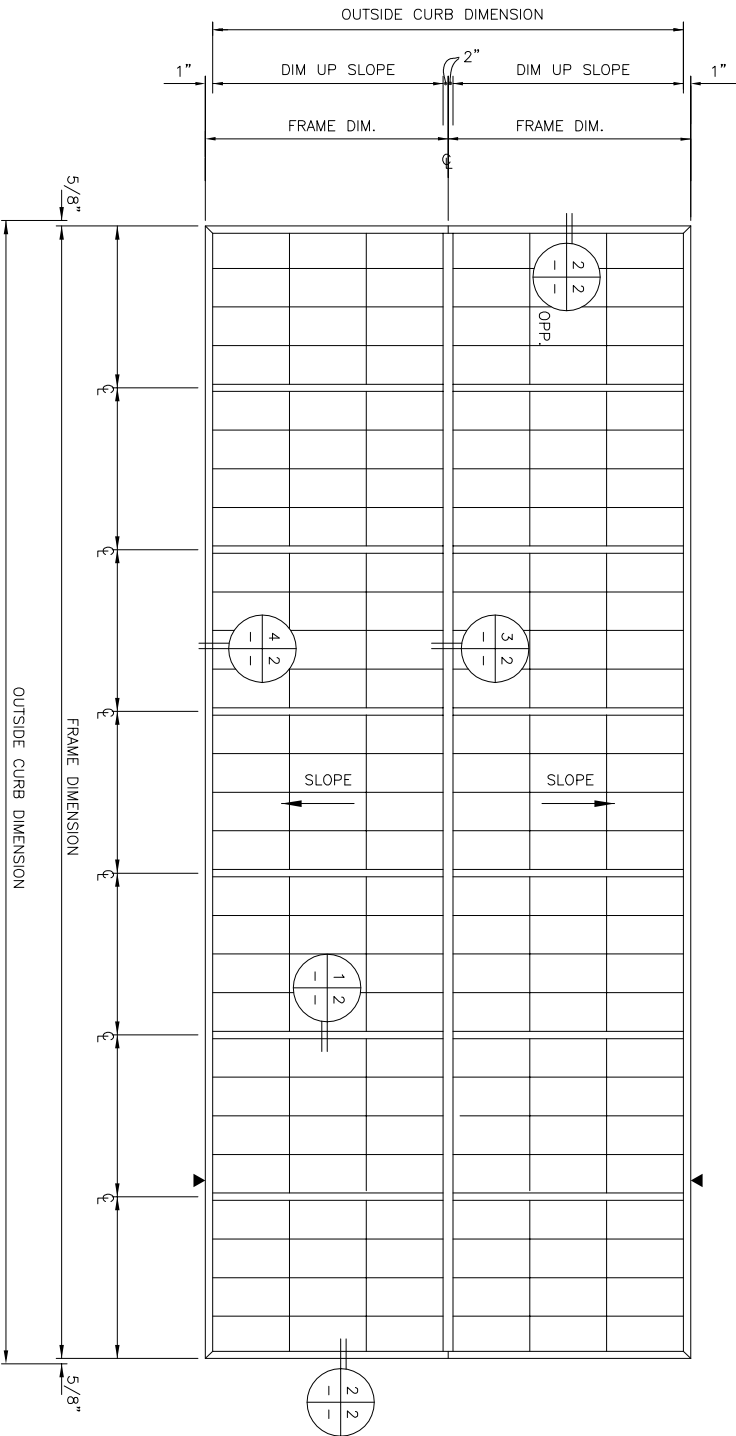

PLAN VIEW  
NOT TO SCALE

INDICATES 1/4" EXPANSION JOINT (TYP) (LENGTHS > 24'-0")

**MAJOR INDUSTRIES INC.**  
 7120 STEWART AVENUE  
 WAUSAU, WI 54401  
 P.O. BOX 306  
 WAUSAU, WI 54402-0306

PHONE (715) 842-4816  
 FAX (715) 848-3336