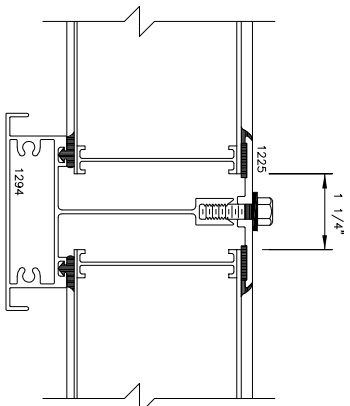

GUARDIAN 275®
RIDGE SKYLIGHT

3 2 RIDGE DETAIL
SCALE: FULL

4 2 CURB DETAIL
SCALE: FULL

1 2 RAFTER DETAIL
SCALE: FULL

2 2 JAMB DETAIL
SCALE: FULL

SHEET 2 OF 2

MAJOR INDUSTRIES INC.
 7120 STEWART AVENUE
 WAUSAU, WI 54401
 P.O. BOX 306
 WAUSAU, WI 54402-0306
 PHONE (715) 842-4816
 FAX (715) 848-3336