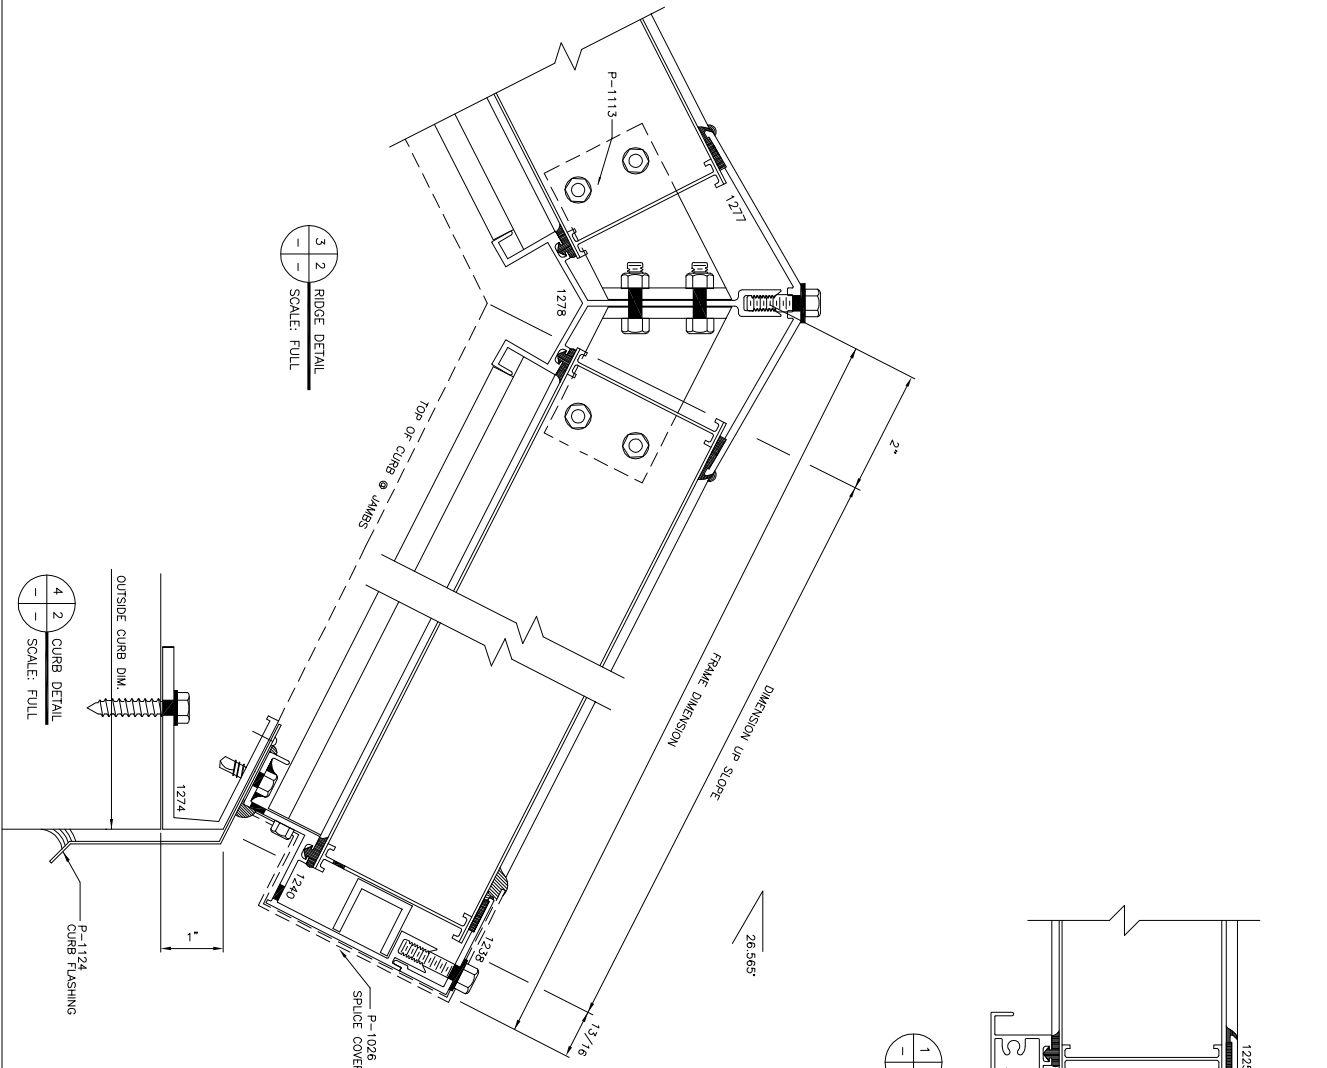

PLAN VIEW
NOT TO SCALE

INDICATES 1/4" EXPANSION JOINT (EJ) (LENGTHS > 24'-0")

MAJOR INDUSTRIES INC.
 7120 STEWART AVENUE
 WAUSAU, WI 54401
 P.O. BOX 306
 WAUSAU, WI 54402-0306

PHONE (715) 842-4816
 FAX (715) 848-3336

GUARDIAN 275®
RIDGE SKYLIGHT

3 2 RIDGE DETAIL
SCALE: FULL

4 2 CURB DETAIL
SCALE: FULL

1 2 RAFTER DETAIL
SCALE: FULL

2 2 JAMB DETAIL
SCALE: FULL

SHEET 2 OF 2

MAJOR INDUSTRIES INC.
 7120 STEWART AVENUE
 WAUSAU, WI 54401
 P.O. BOX 306
 WAUSAU, WI 54402-0306
 PHONE (715) 842-4816
 FAX (715) 848-3336