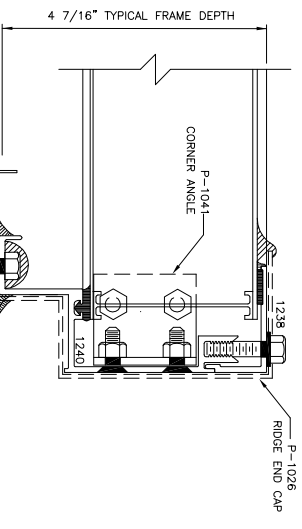

GUARDIAN 275®
RIDGE SKYLIGHT

3 2 RIDGE DETAIL
SCALE: FULL

4 2 CURB DETAIL
SCALE: FULL

1 2 RAFTER DETAIL
SCALE: FULL

2 2 JAMB DETAIL
SCALE: FULL

SHEET 2 OF 2

MAJOR INDUSTRIES INC.
 7120 STEWART AVENUE
 WAUSAU, WI 54401
 P.O. BOX 306
 WAUSAU, WI 54402-0306
 PHONE (715) 842-4816
 FAX (715) 848-3336