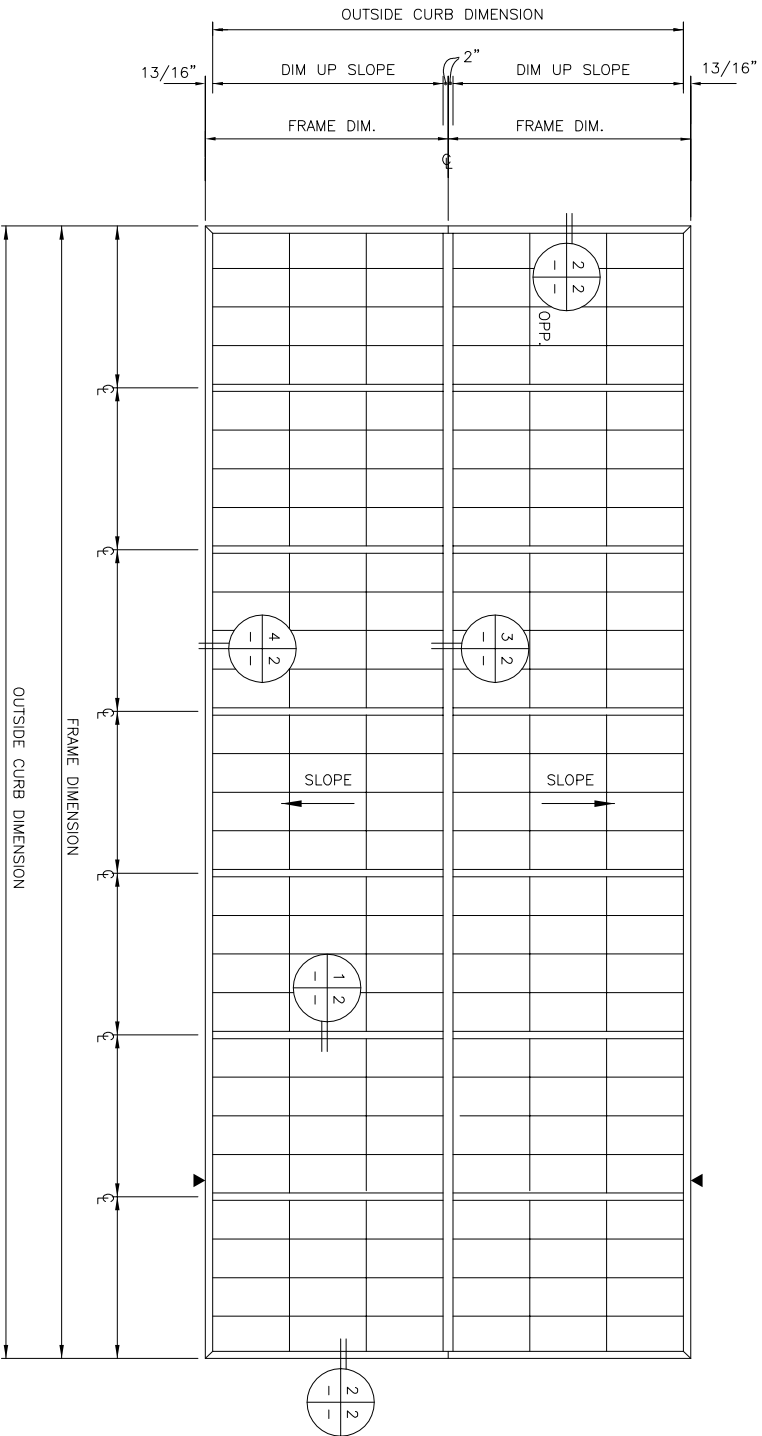

PLAN VIEW
NOT TO SCALE

INDICATES 1/4" EXPANSION JOINT (EJ) (LENGTHS > 24'-0")

MAJOR INDUSTRIES INC.
 7120 STEWART AVENUE
 WAUSAU, WI 54401
 P.O. BOX 306
 WAUSAU, WI 54402-0306

PHONE (715) 842-4816
 FAX (715) 848-3336

GUARDIAN 275®
RIDGE SKYLIGHT

3 2 RIDGE DETAIL
SCALE: FULL

4 2 CURB DETAIL
SCALE: FULL

1 2 RAFTER DETAIL
SCALE: FULL

2 2 JAMB DETAIL
SCALE: FULL

SHEET 2 OF 2

MAJOR INDUSTRIES INC.
 7120 STEWART AVENUE
 WAUSAU, WI 54401
 P.O. BOX 306
 WAUSAU, WI 54402-0306
 PHONE (715) 842-4816
 FAX (715) 848-3336